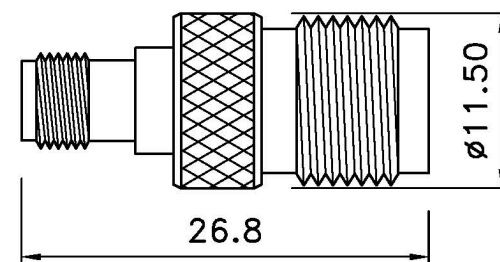

SMA MALE TO TNC MALE

SMA FEMALE TO TNC MALE

SERIES NO.
SMA-1034
SERIES NO.
SMA-1032

SERIES NO.
SMA-1029
SERIES NO.
SMA-1027

SMA MALE TO TNC FEMALE

SMA FEMALE TO TNC FEMALE

Prohibit re-circulating

RoHS
COMPLIANT

華耀科技有限公司
Hwa Yao Technologies co.,Ltd

TITLE
SMA TO TNC ADAPTER
DRAWING NO.
P3