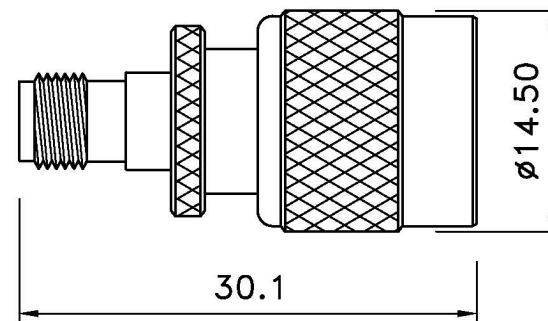

SMA MALE TO TNC MALE

SMA FEMALE TO TNC MALE

SERIES NO.
SMA-1034
SERIES NO.
SMA-1032

SERIES NO.
SMA-1029
SERIES NO.
SMA-1027

SMA MALE TO TNC FEMALE

SMA FEMALE TO TNC FEMALE

Prohibit re-circulating

RoHS
COMPLIANT

華耀科技有限公司
Hwa Yao Technologies co.,Ltd

TITLE
SMA TO TNC ADAPTER
DRAWING NO.
P3